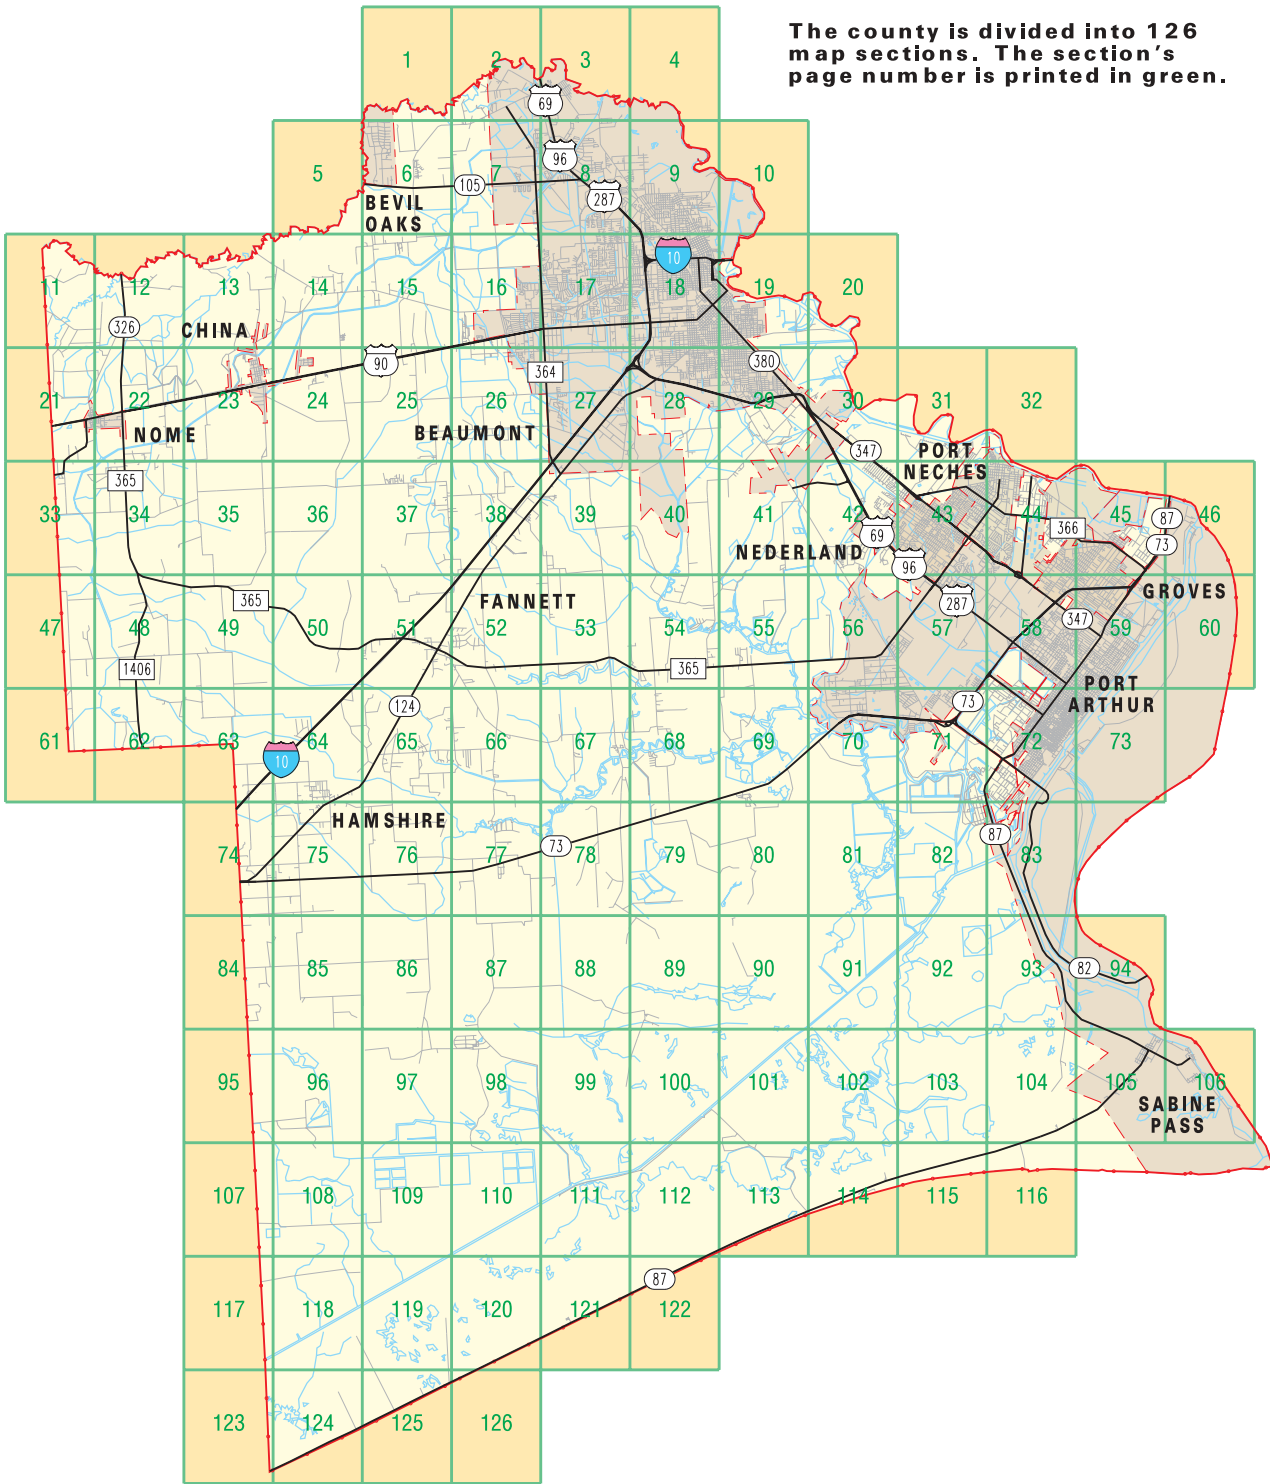

General Reference Map Jefferson County

The county is divided into 126 map sections. The section's page number is printed in green.

Scale in Miles

0 1 2 5 10 Miles

Emergency Network
South East Texas
Regional Planning Commission