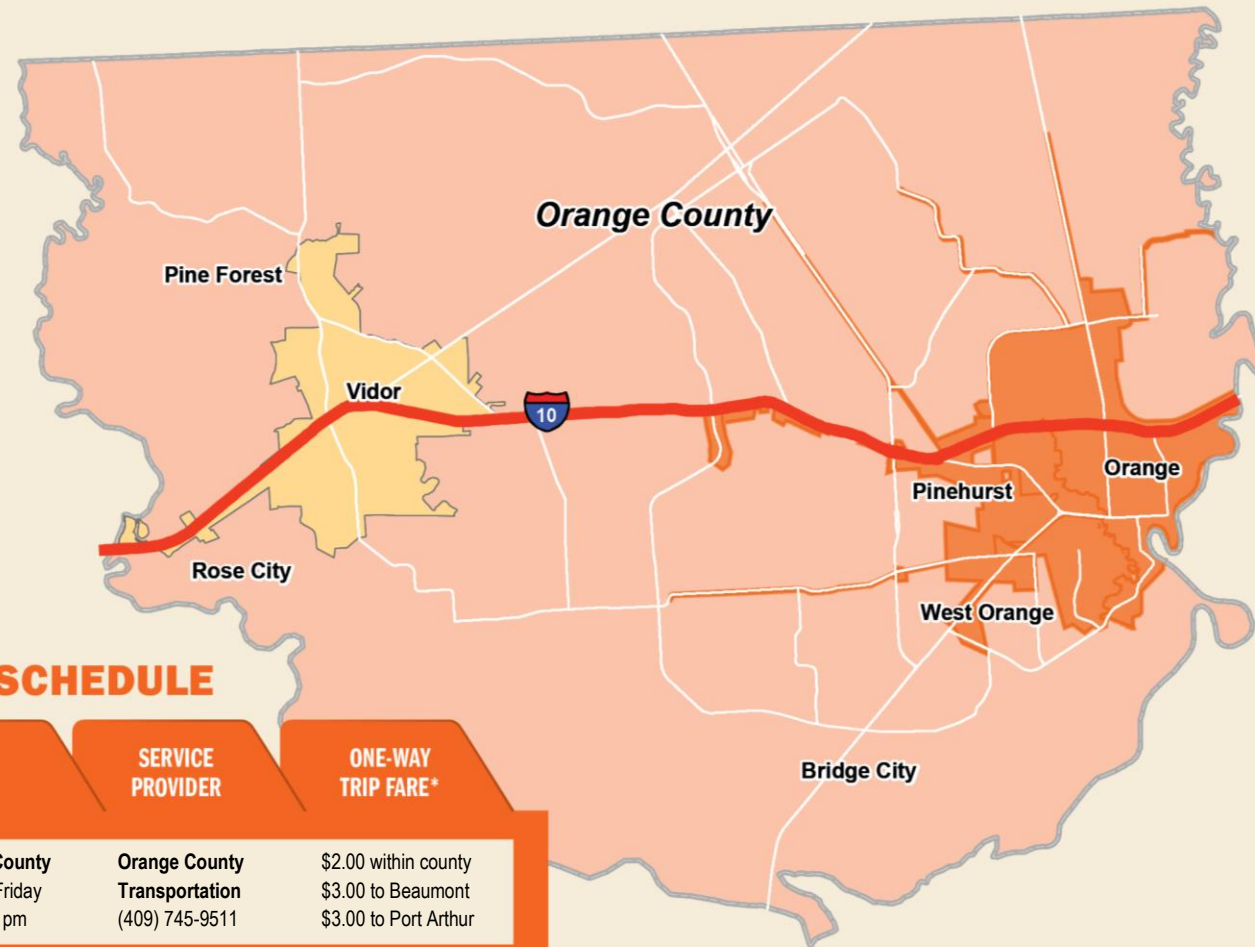

South East Texas Transit

Service Area

South East Texas Transit (SETT) is a curb-to-curb service providing public transportation to residents of Orange County.

If you live in Orange County, **SETT will pick you up at your driveway and take you to any type of destination** – school, work, shopping, public services, health care facilities, grocery stores, places for entertainment, and more! When you are ready to leave your destination, SETT will pick you up and bring you back home. Transportation is available anywhere in Orange County and to destinations within the county, Port Arthur, and Beaumont.

The SETT service is available to anyone living in Orange County, regardless of age or income. **There are no special requirements or qualifications needed and all vehicles are wheelchair accessible.**

SETT services are also available for residents in Hardin County and Rural Western Jefferson County. Seniors, age 65 and older, and persons with disabilities qualify for the SETT service available in Mid-Jefferson County.

Take advantage of the cost saving alternative to driving your own vehicle! Reserve your SETT ride today!

FARE SCHEDULE

SERVICE AREA	SERVICE PROVIDER	ONE-WAY TRIP FARE*
Orange County Monday-Friday 7 am to 4 pm	Orange County Transportation (409) 745-9511	$2.00 within county $3.00 to Beaumont $3.00 to Port Arthur
City of Orange Monday-Friday 7 am to 4 pm	Orange Community Action Association (409) 886-8348	$1.00 within county
Urbanized areas not qualifying for rural transit services		

* Rates and times may vary between providers and are subject to change. Reservations required. 48 hour advance notice recommended. Same day service subject to availability.