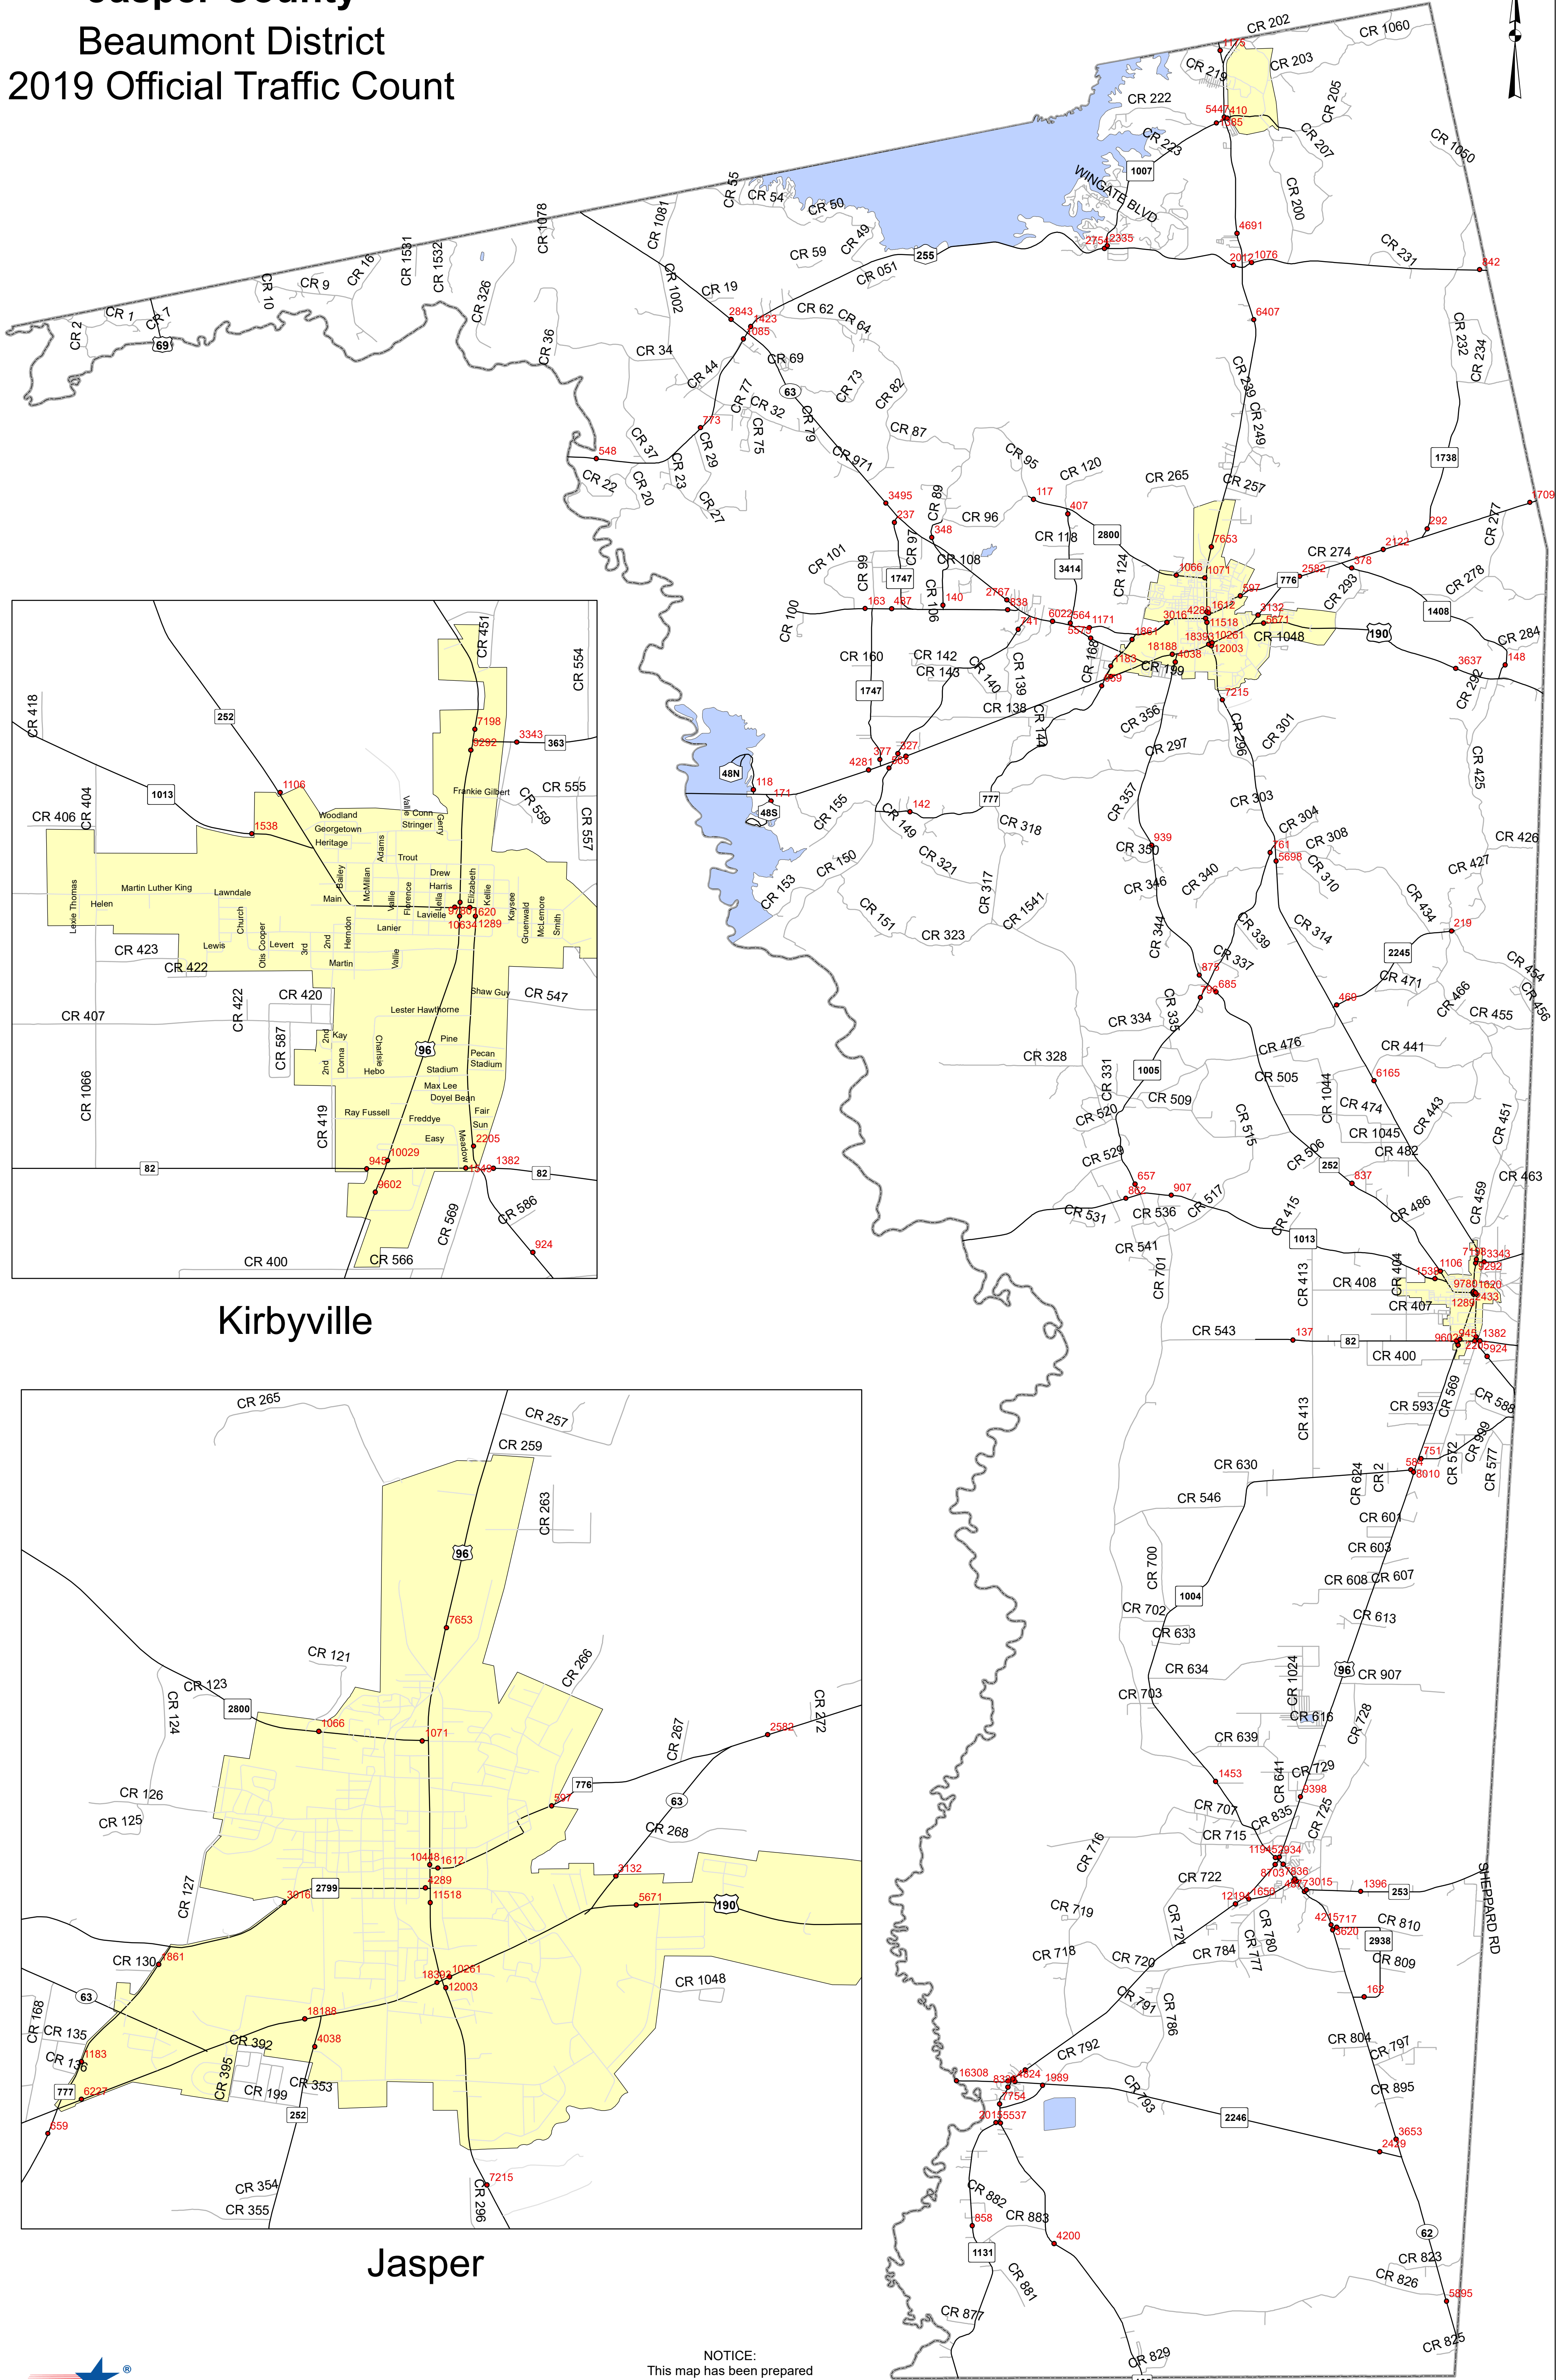

Jasper County Beaumont District 2019 Official Traffic Count

Kirbyville

Jasper

NOTICE:
This map has been prepared
for internal use within
The Texas Department of Transportation.
Accuracy is limited to the validity of
available data as of dates shown.