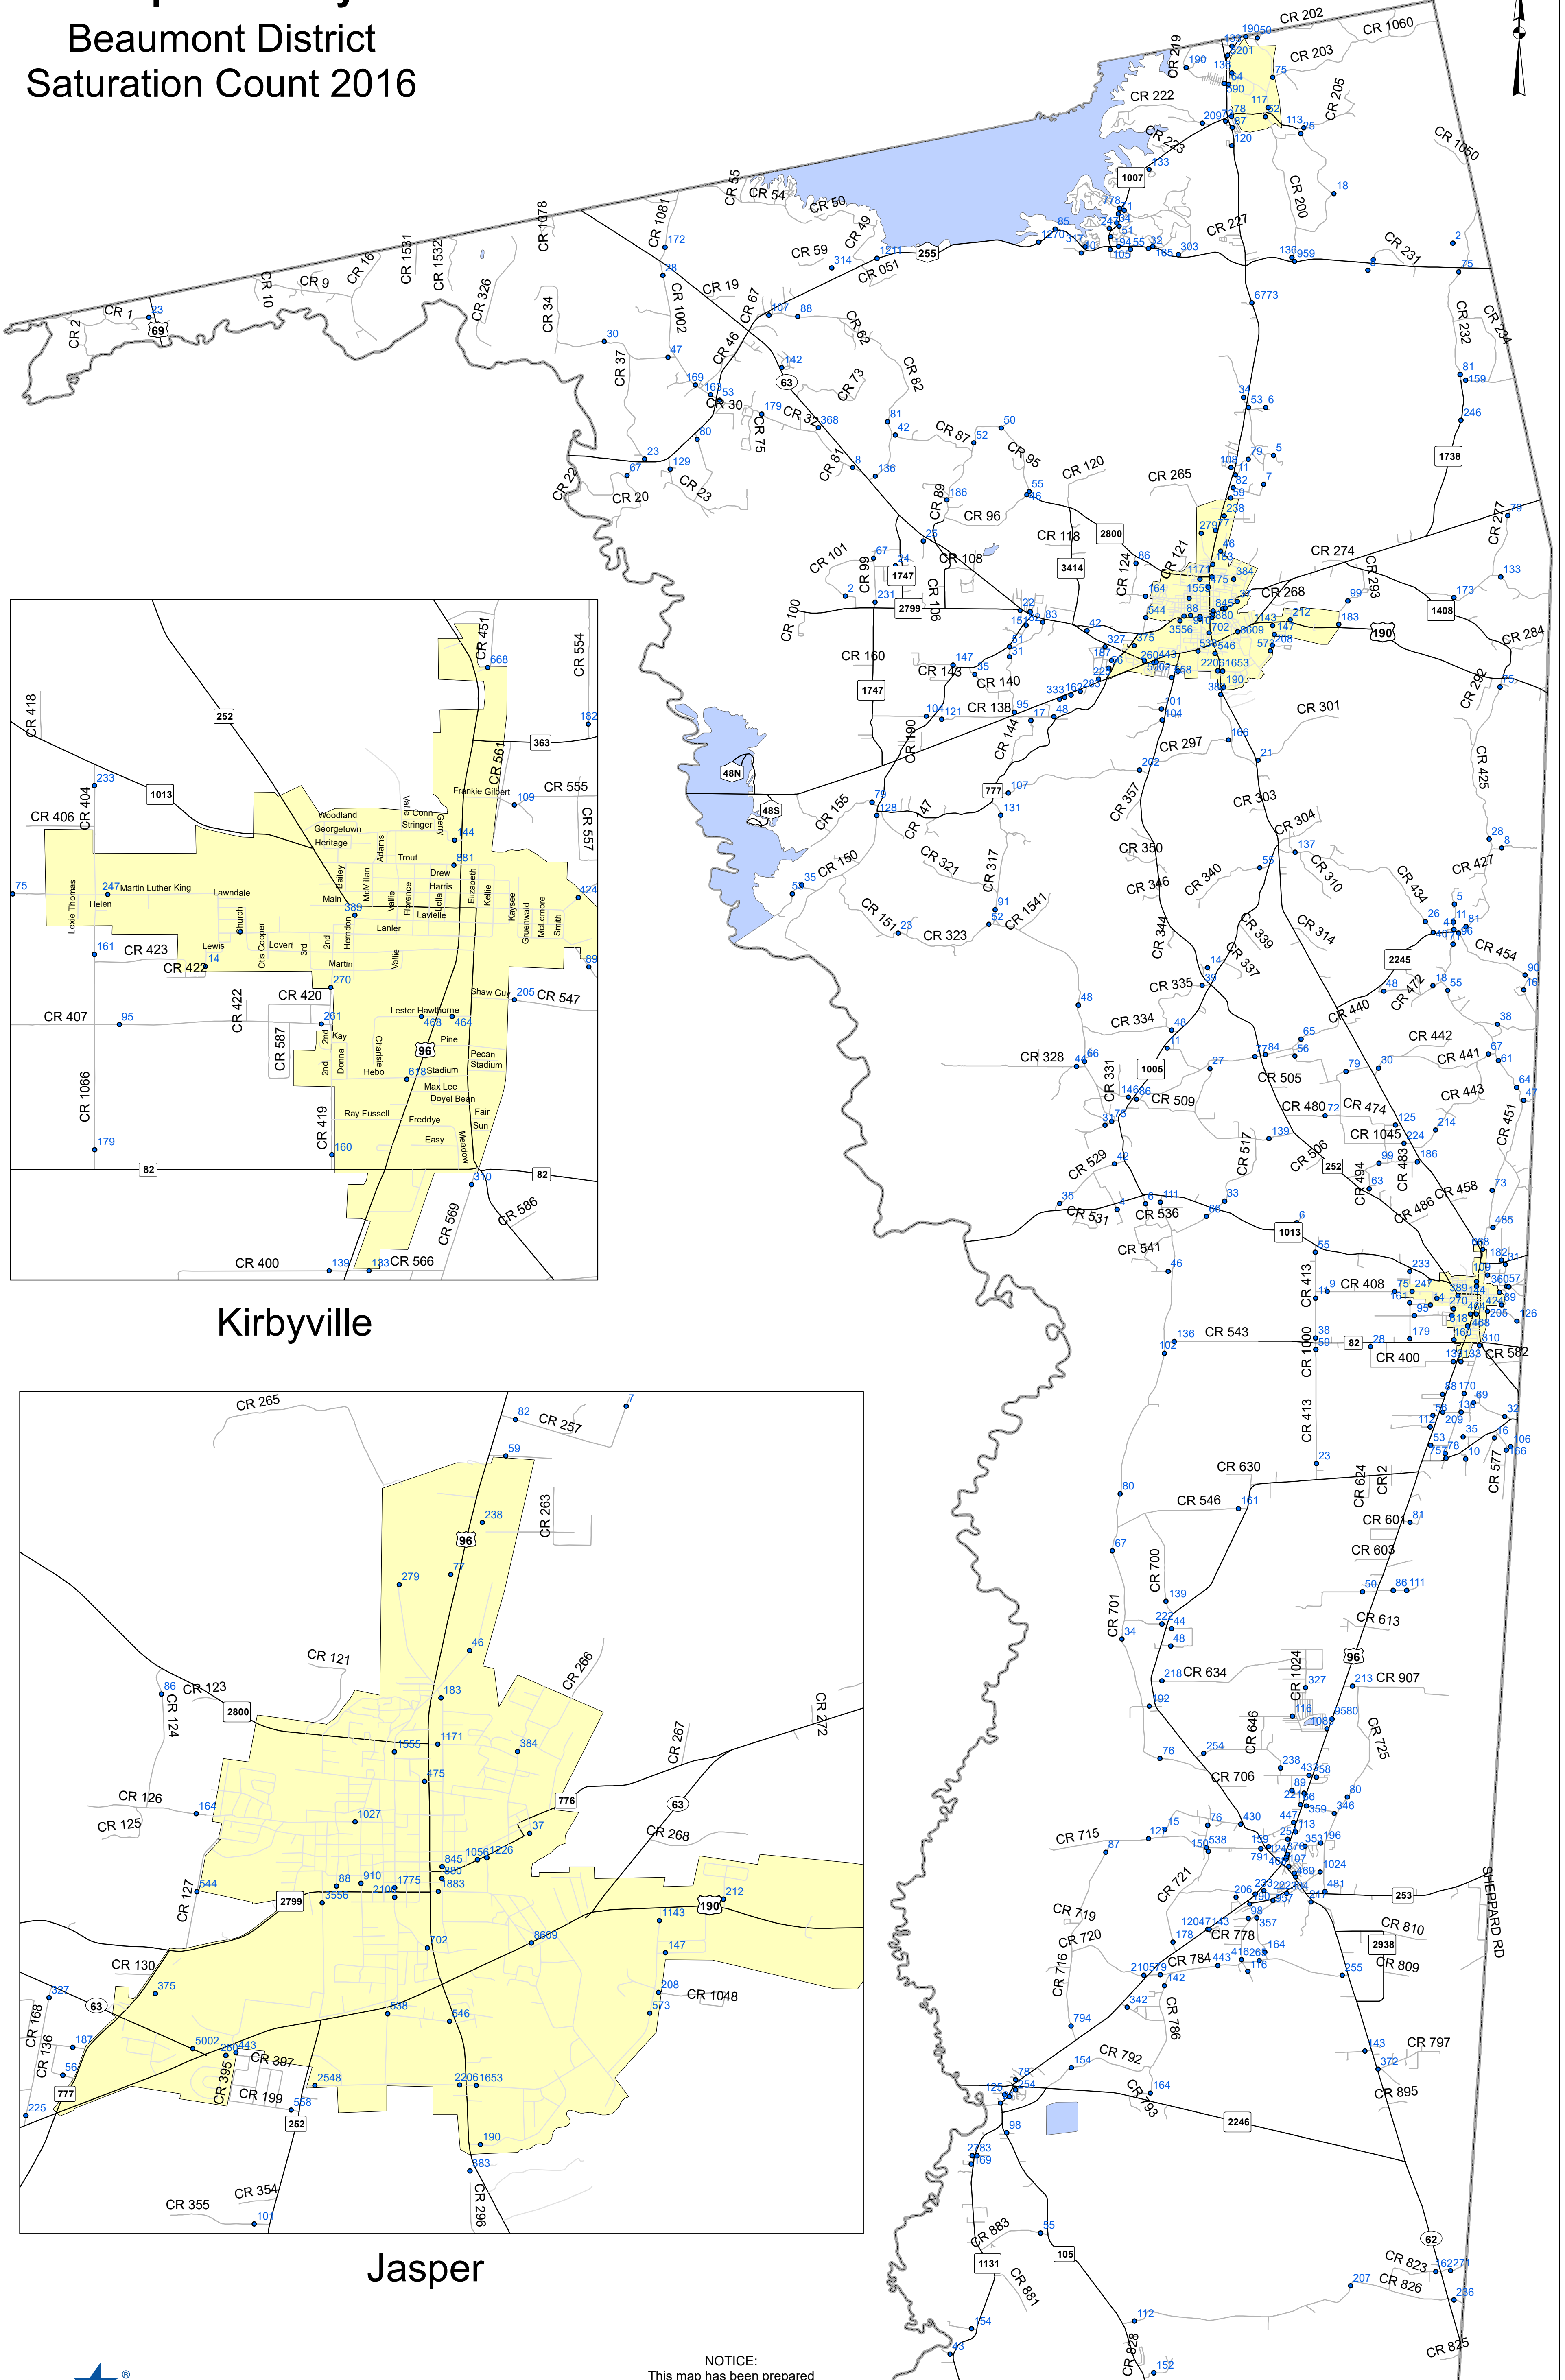

Jasper County Beaumont District Saturation Count 2016

Kirbyville

Jasper

NOTICE:
This map has been prepared
for internal use within
The Texas Department of Transportation.
Accuracy is limited to the validity of
available data as of dates shown.