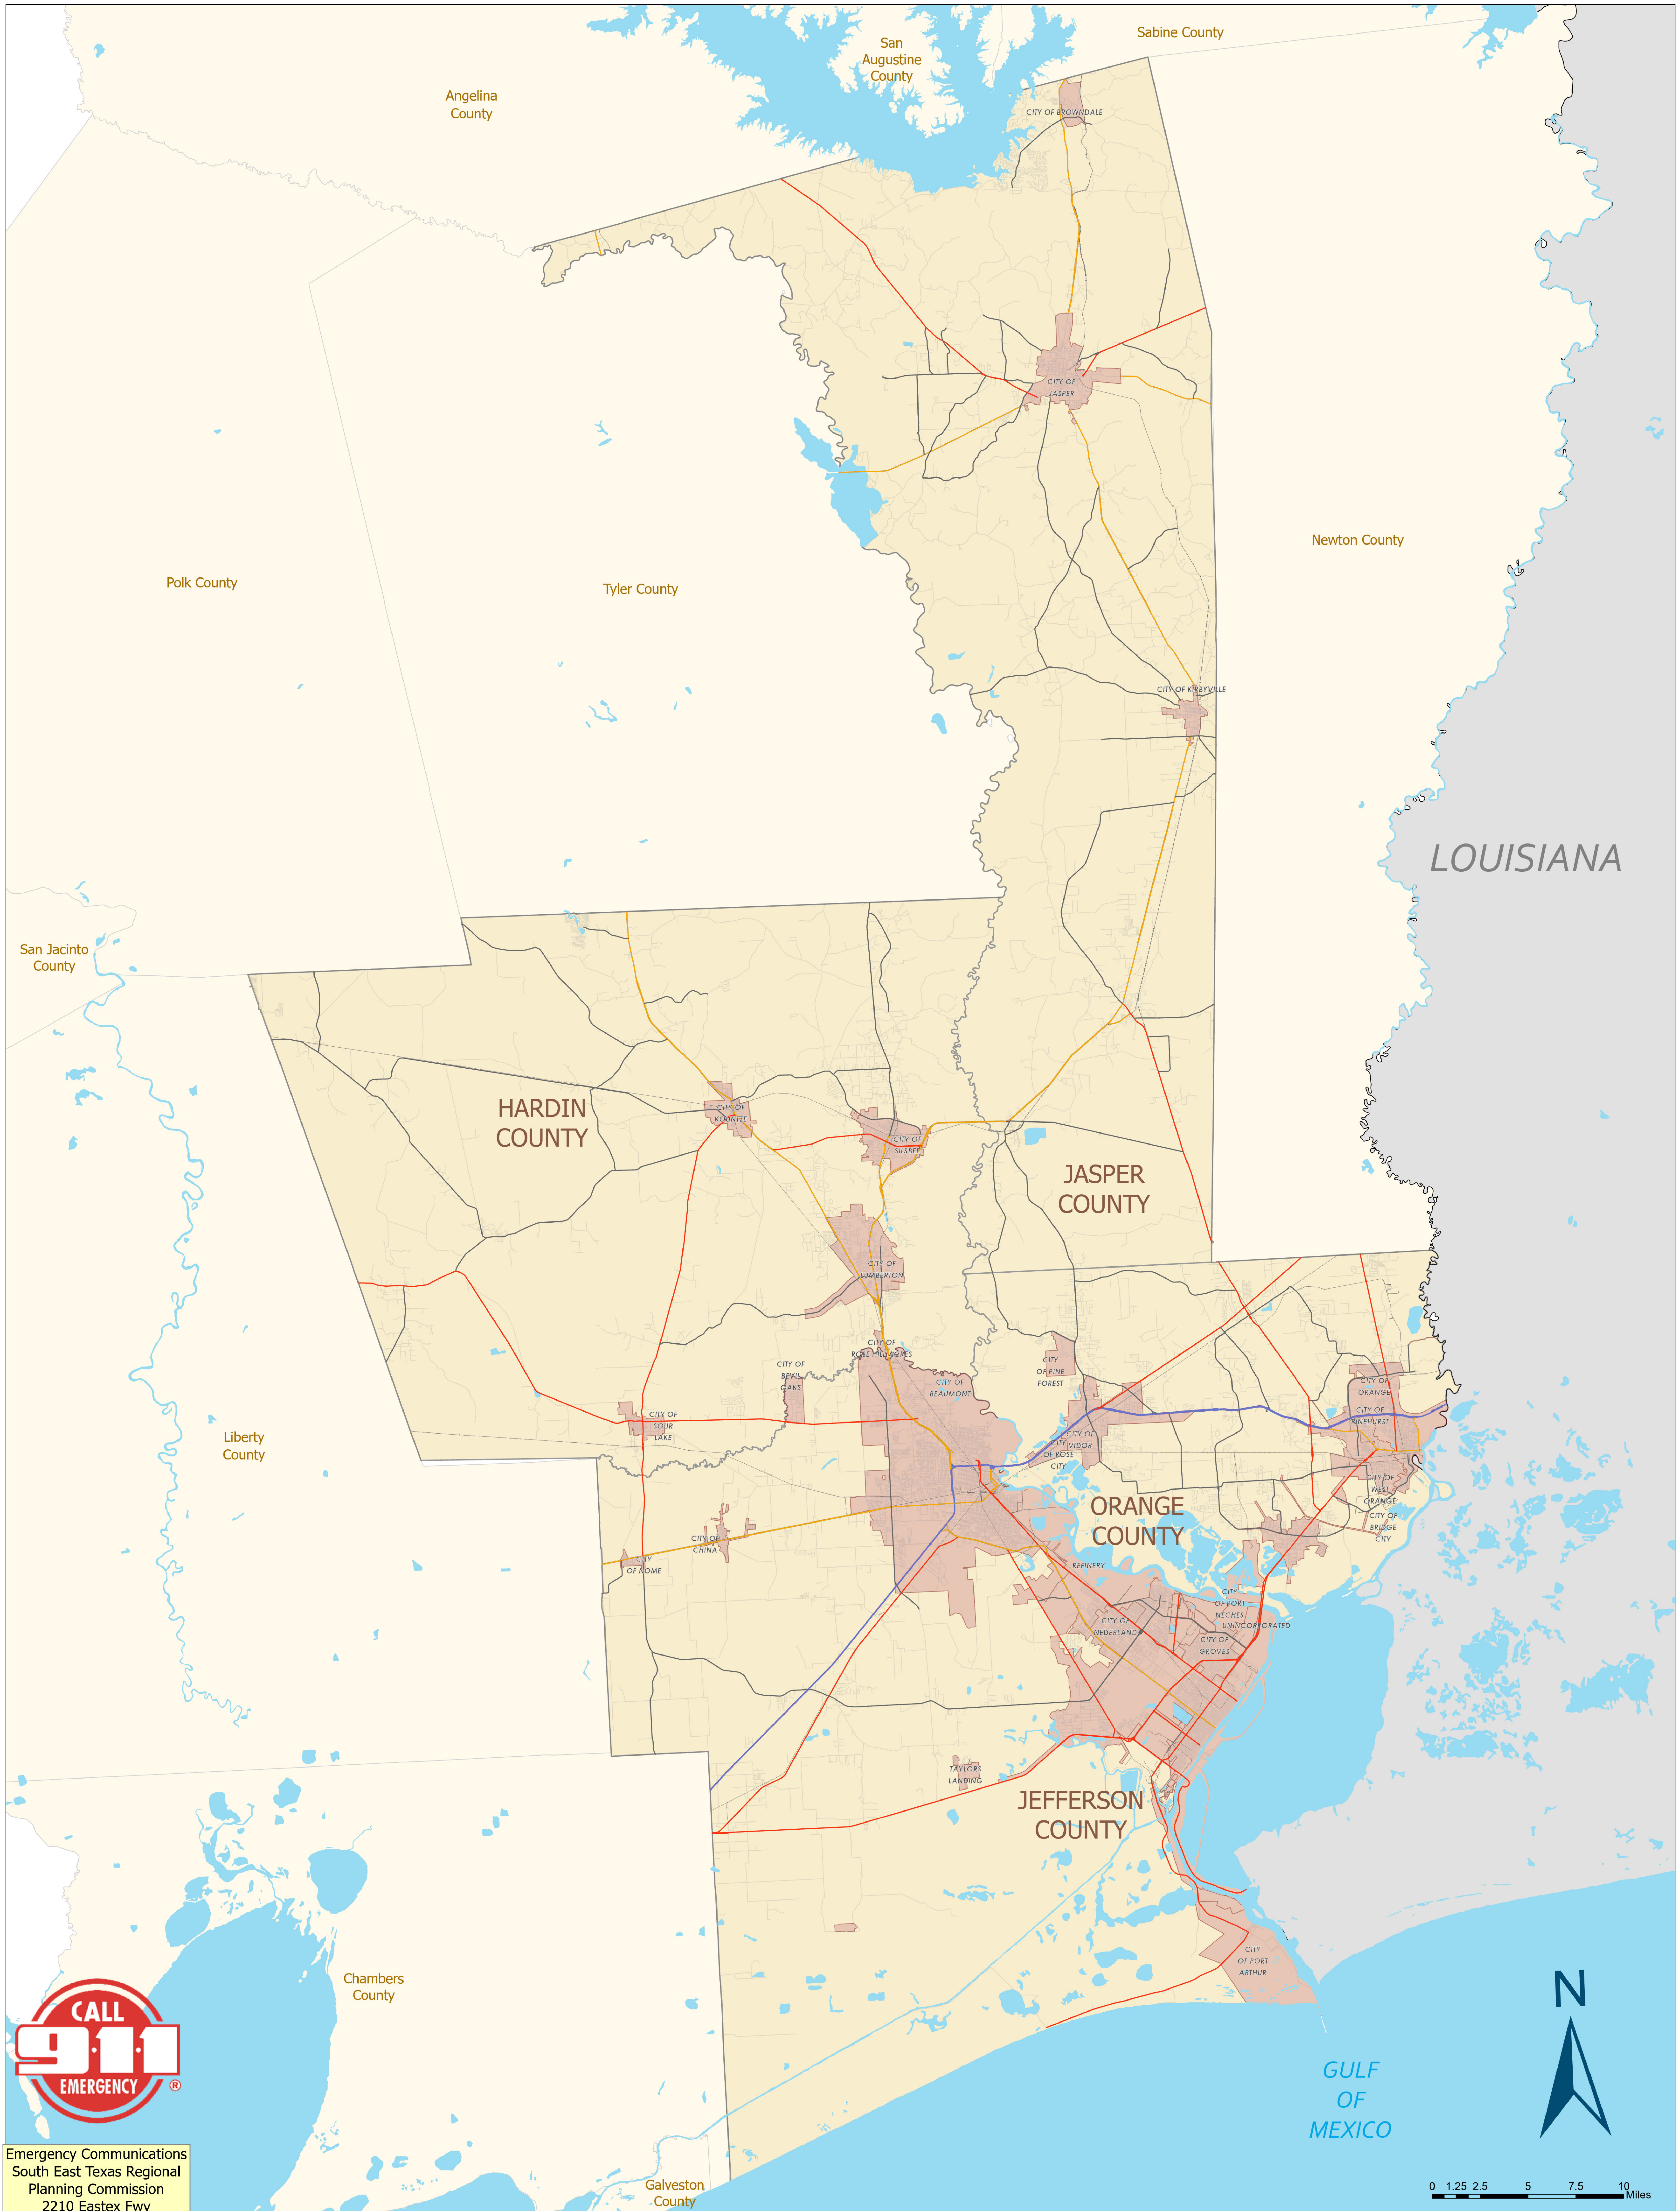

SOUTH EAST TEXAS REGION

Emergency Communications
South East Texas Regional
Planning Commission
2210 Eastex Fwy

SETRPC IS NOT RESPONSIBLE FOR THE USE OF THIS MAP. THIS MAP IS FOR REFERENCE ONLY.